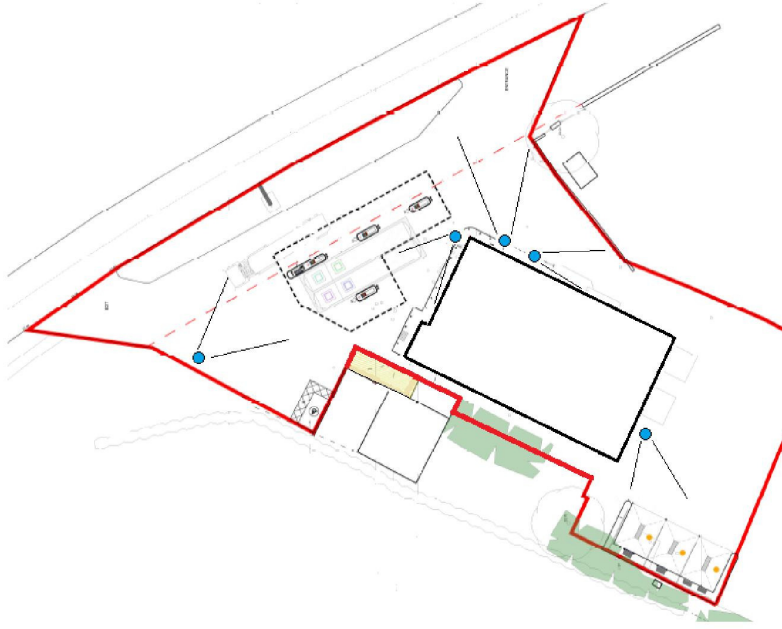

date valid 12/10/2018

Holly Farm
Main Street
West Haddlesey
North Yorkshire
YO8 8QA

(01757) 228955

Site	Service Station Middleton Pickering
Subject	CCTV System Layout Main External Cameras
Date	02/10/2018
Drawn	M Tate